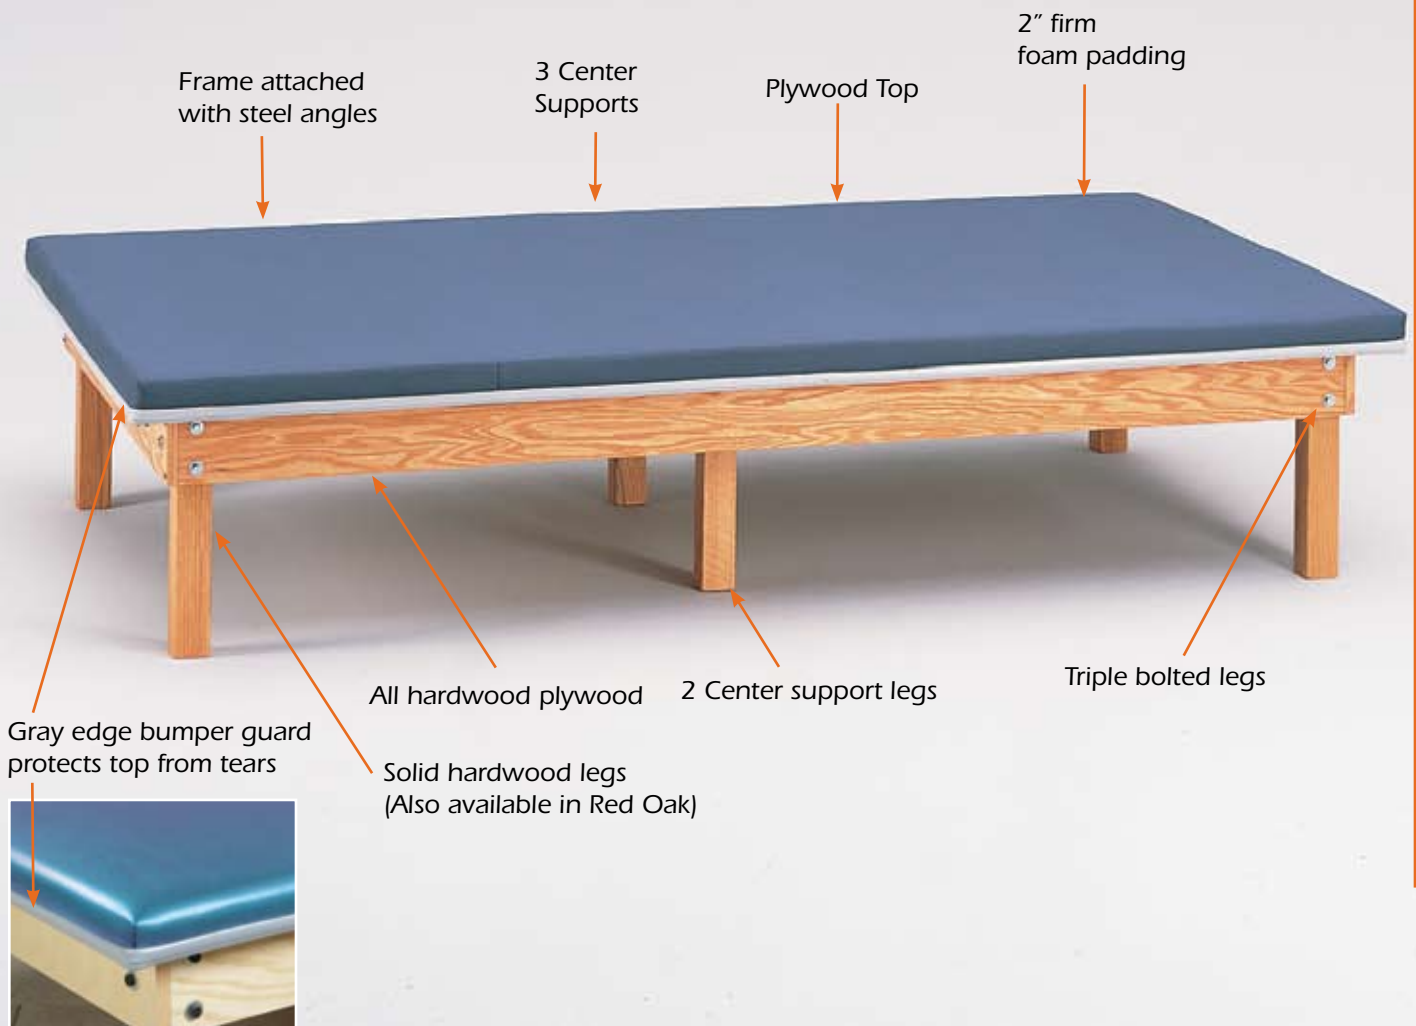

CLASSIC WOOD MAT PLATFORMS

FEATURES

- 18" standard height with 21" height option
- 16 standard colors of upholstery Perma-Block-3 Protection
- Available in Red Oak as an option (see options below)
- Bariatric load capacities (see specific models for individual load capacities)
- 4 models to choose from

	Width	Length	Height
240-47	4'	7'	18"
240-57	5'	7'	18"
240-68	6'	8'	18"

Upholstered Mat Platform

- Features all hardwood construction
- 700 lbs. load capacity

Options (Classic Series Only)

-042	Red Oak
-041	21" Height